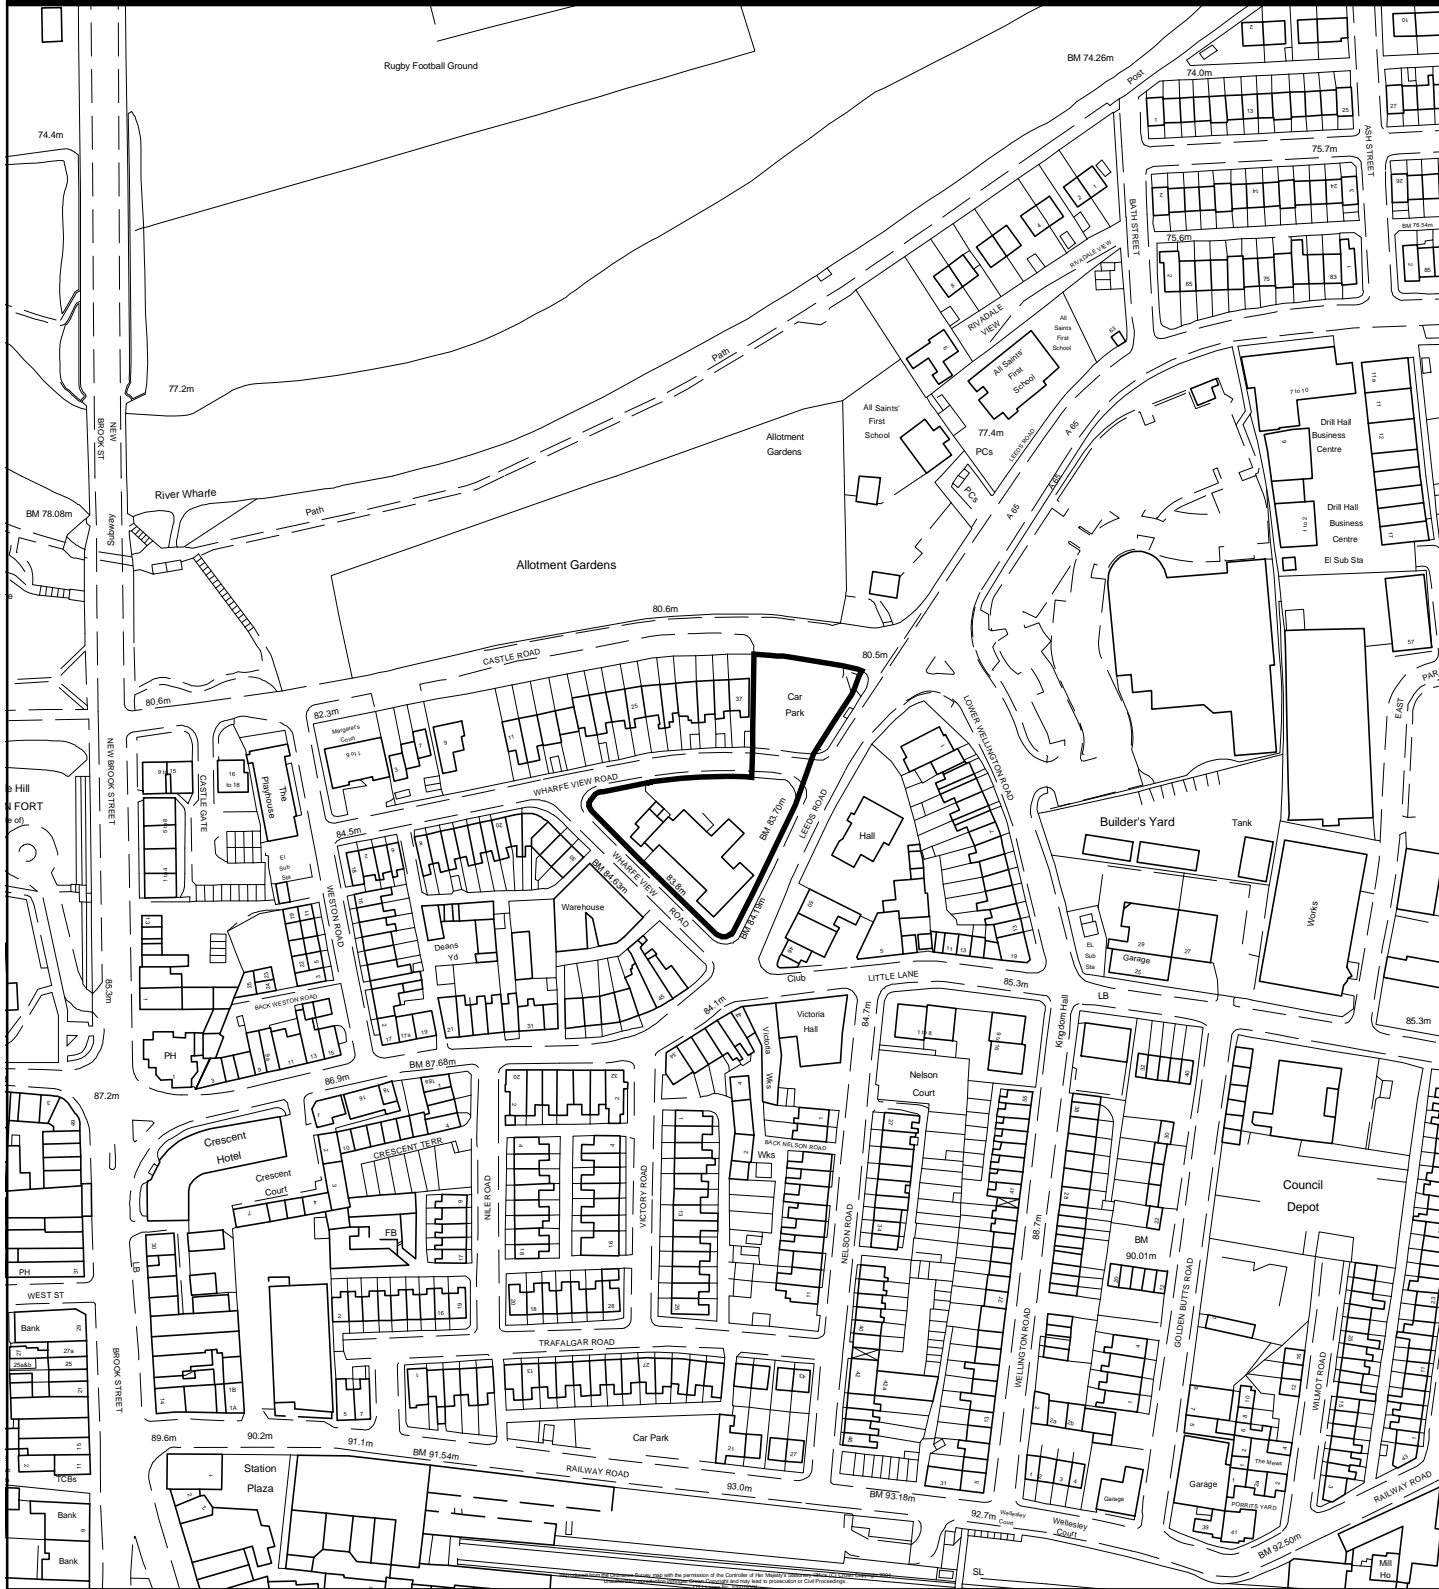

Replacement Unitary Development Plan for the Bradford District Post Inquiry Modifications

Mod. reference MOD/K/C/2	Scale. 1:2,500	Key.  Delete Town Centre Expansion Area at Leeds Road, Ilkley.
Site reference	Site Area. 0.32 Ha	
Address Town Centre Expansion Area, Leeds Road, Ilkley.	OS Grid Ref. SE 14NW	
	 NORTH	© Crown copyright. All rights reserved. City of Bradford Metropolitan District Council 100019304